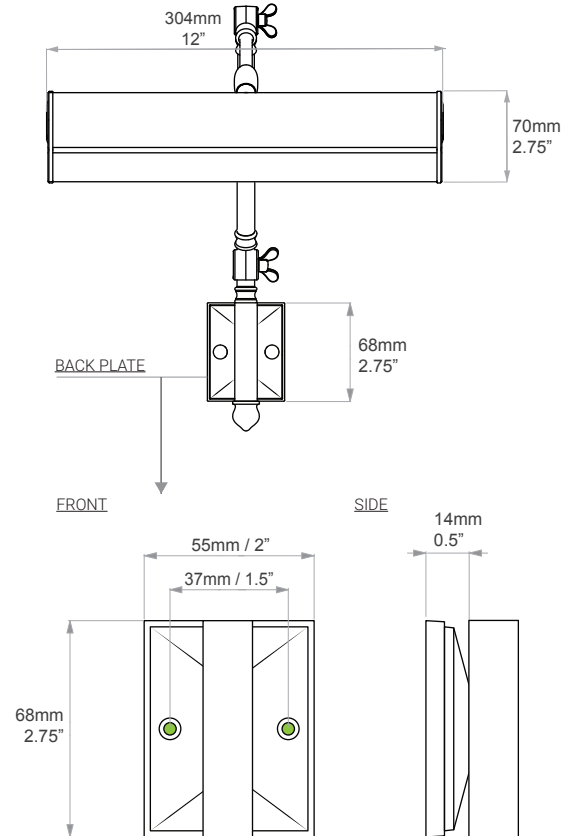

Bookcase Light 12”

L4202

The Bookcase Lights are fabricated from sheet brass with a fixed or articulated arm to illuminate library shelves.

UK / EU Version

Depth: 270mm / 10.5" Extending to 400mm / 15.75"
Height: 310mm / 12.25" - Extending to 500mm / 19.5"
Width: 304mm / 12"

Finishes: Antique Brass & Antique Silver

Weight: 1kg
Material: Brass
Shade: 6", 9", 12" sized options

Certification: BSEN 60598
IP Rated: N/A

Lamp Holder: x 2 B22 (UK), SES E14 (EU)
Input Voltage: 230V
Bulb: x 2 B22 candle (UK), SES E14 candle (EU)
Bulb Wattage: 25w max recommended

SIDE

FRONT

Bookcase Light 12”

L4202

The Bookcase Lights are fabricated from sheet brass with a fixed or articulated arm to illuminate library shelves.

US Version

Depth: 285mm / 11.25" *extending to* 415mm / 16.25"
Height: 379mm / 15" *extending to* 564mm / 22.25"
Width: 304mm / 12"

Finishes: Antique Brass & Antique Silver

Weight: 2kg
Material: Brass
Shade: 6" or 12" sized options

Certification: BSEN 60598
IP Rated: N/A

Lamp Holder: x 2 E12
Input Voltage: 110v
Bulb: x 2 E12 Candelabra
Bulb Wattage: 25w max recommended