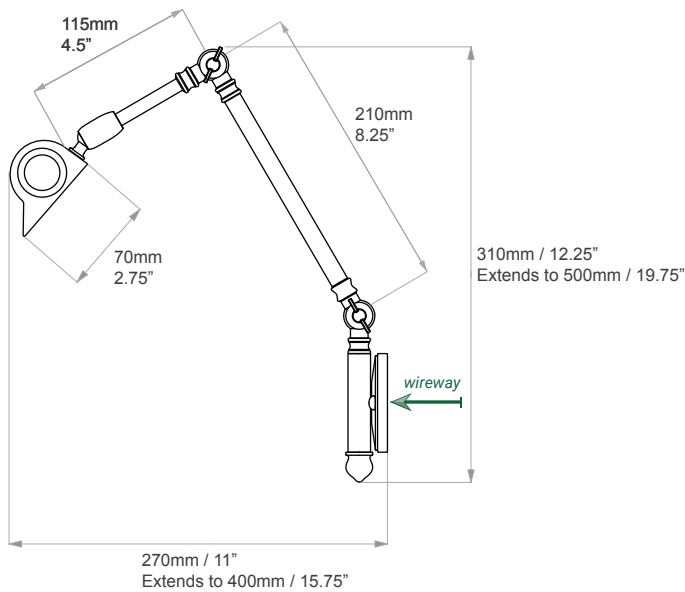

Bookcase Light 12”

L4202

The Bookcase Lights are fabricated from sheet brass with a fixed or articulated arm to illuminate library shelves.

UK / EU Version

Depth: 270mm / 10.5" Extending to 400mm / 15.75"
Height: 310mm / 12.25" - Extending to 500mm / 19.5"
Width: 304mm / 12"

Finishes: Antique Brass & Antique Silver

Weight: 1kg
Material: Brass
Shade: 6", 9", 12" sized options

Certification: BSEN 60598
IP Rated: N/A

Lamp Holder: x 2 B22 (UK), SES E14 (EU)
Input Voltage: 230V
Bulb: x 2 B22 candle (UK), SES E14 candle (EU)
Bulb Wattage: 25w max recommended

SIDE

FRONT

Bookcase Light 12”

L4202

The Bookcase Lights are fabricated from sheet brass with a fixed or articulated arm to illuminate library shelves.

US Version

Depth: 285mm / 11.25" *extending to* 415mm / 16.25"
Height: 379mm / 15" *extending to* 564mm / 22.25"
Width: 304mm / 12"

Finishes: Antique Brass & Antique Silver

Weight: 2kg
Material: Brass
Shade: 6" or 12" sized options

Certification: BSEN 60598
IP Rated: N/A

Lamp Holder: x 2 E12
Input Voltage: 110v
Bulb: x 2 E12 Candelabra
Bulb Wattage: 25w max recommended